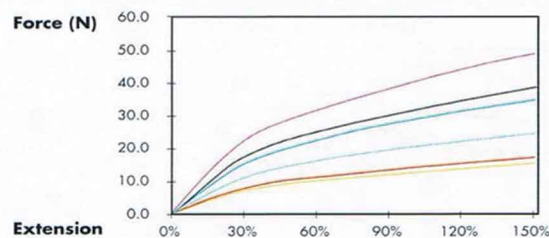

Force Diagram