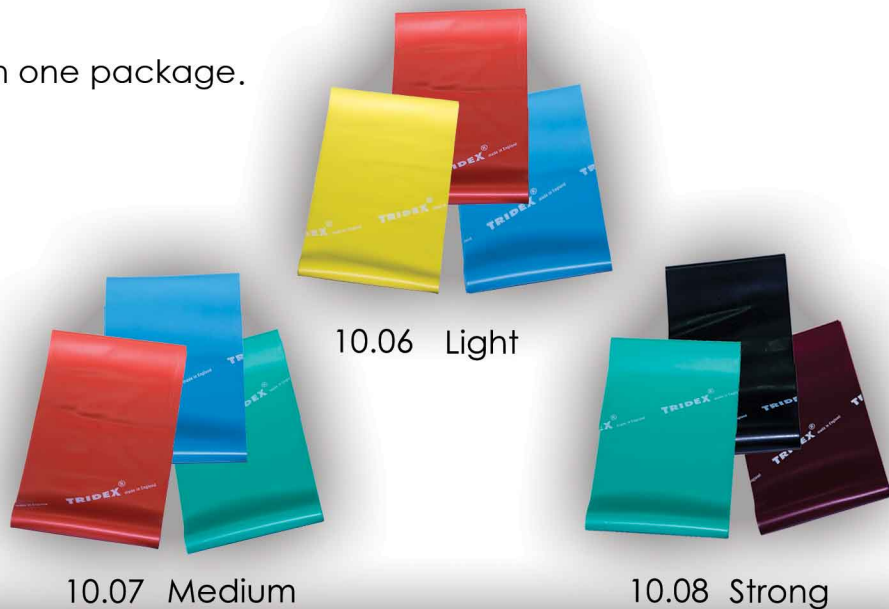

The Size of TRIDEX Band

1.5meter

5meter

25meter

TRIDEX BAND TRIO

The combination of 3 types of Strength in one package.

The Accessories

11.90 Deluxe foam handle with pairs

TRIDEX CORDS with Fixed Deluxe Handles

Deluxe foam handles are fixed to 120cm long tube.

Colour	Strenght	Length & Code
Red	Light	10.31
Green	Medium	120cm 10.32
Blue	Strong	10.33
Black	Extra Strong	10.34

Colour	Strenght	Length & Code
Red	Light	10.42
Green	Medium	85cm 10.43
Blue	Strong	10.44

TRIDEX LEXCORD

Length of 100cm attached with 2 foam handle , simplified into a fit size design available in 3 different tensions.