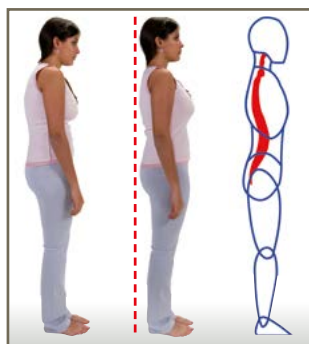

POSTURE

Gymnic products help to improve muscle tone and posture.