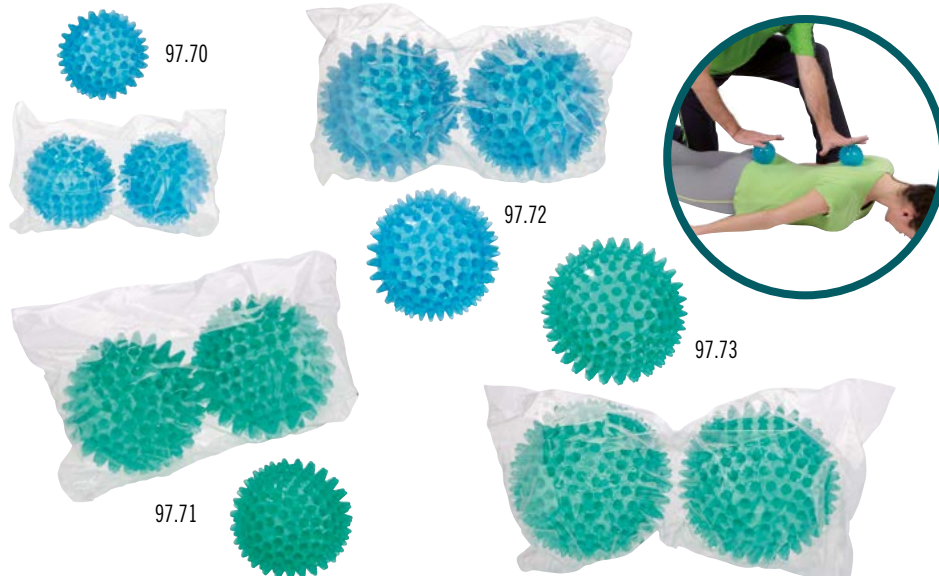

Reflexball Set

EU MEDICAL DEVICE
CLASS I

97.70 Reflexball Set 6
size: Ø 6 cm/40 gr
set of 2 pcs
colour: blue ●
packaging: polybag
exercise booklet included
carton: 50 sets
EAN: 8001698097701

97.71 Reflexball Set 8
size: Ø 8 cm/85 gr
set of 2 pcs
colour: green ●
packaging: polybag
exercise booklet included
carton: 24 sets
EAN: 8001698097718

97.72 Reflexball Set 9
size: Ø 9 cm/120 gr
set of 2 pcs
colour: blue ●
packaging: polybag
exercise booklet included
carton: 16 sets
EAN: 8001698097725

97.73 Reflexball Set 10
size: Ø 10 cm/150 gr
set of 2 pcs
colour: green ●
packaging: polybag
exercise booklet included
carton: 12 sets
EAN: 8001698097732