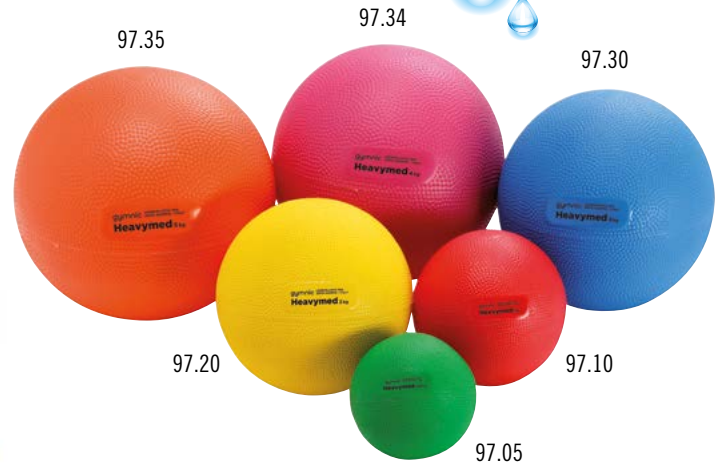

Filled with water