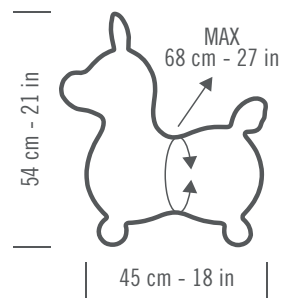

22 - Toys - Early Learning

Rody

80.02 Rody
colour: red ●
packaging: printed box
carton: 6 pcs
EAN: 8001698080024

70.12 Rody
colour: yellow ●
packaging: printed box
carton: 6 pcs
EAN: 8001698070124

70.13 Rody
colour: blue ●
packaging: printed box
carton: 6 pcs
EAN: 8001698070131

70.02 Rody
colour: green ●
packaging: printed box
carton: 6 pcs
EAN: 8001698070025