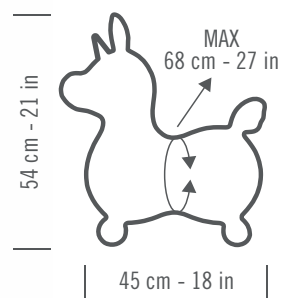

Rody Magical Unicorn

AGE - YEARS
3+

69.01 Rody Magical Unicorn

colour: light pink
packaging: printed box
carton: 6 pcs
EAN: 8001698069012

69.01

69.02

69.02 Rody Magical Unicorn

colour: silver grey
packaging: printed box
carton: 6 pcs
EAN: 8001698069029