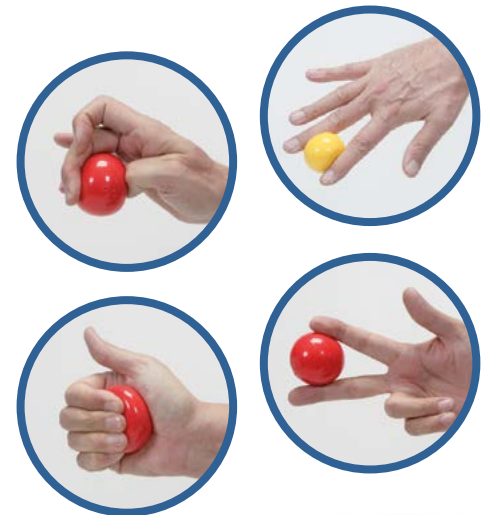

Filled with water

Movin' Step

95.10 Movin' Step
size: 35 x 35 x 7 cm
colour: purple ●
packaging: printed box
exercise brochure included
carton: 6 pcs
EAN: 8001698095103

Thera Freeballs Hand

97.64 Thera Freeballs Hand
1 pc Ø 50 mm/red ●
1 pc Ø 40 mm/yellow ●
packaging: transparent box
exercise brochure included
carton: 30 sets
EAN: 8001698097640