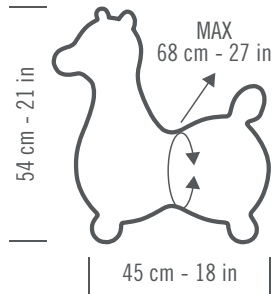

79.90 Speedy Base

Rody Magical Unicorn

24 - Toys - Early Learning

Gyffy

AGE - YEARS
3+

80.06 Gyffy

colour: yellow ●
packaging: printed box
carton: 6 pcs
EAN: 8001698080062

Raffy