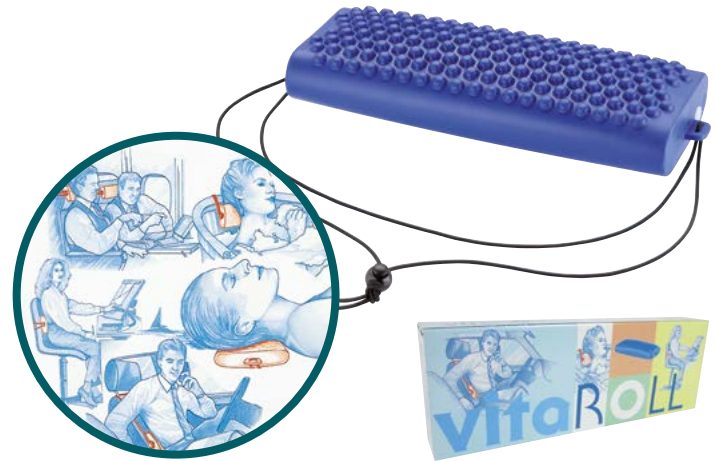

89.13 Comfort'a'Back
size: 33 x 24 x 5 cm
colour: blue ●
packaging: printed box
carton: 6 pcs
EAN: 8001698089133

Vita Roll

EU MEDICAL DEVICE
CLASS I

88.08 Vita Roll
size: 30 x 12 cm
colour: blue ●
packaging: printed box
carton: 12 pcs
EAN: 8001698088082