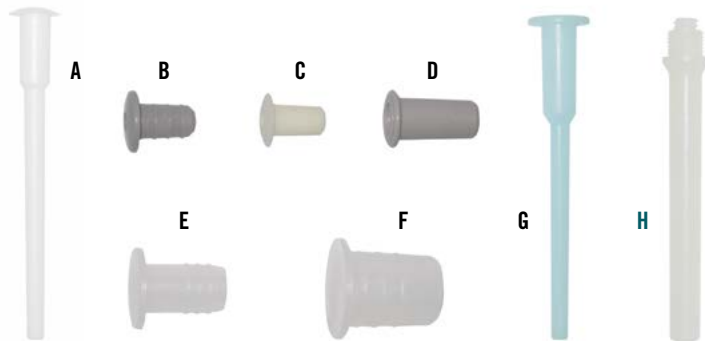

99.36 Ball Support "M"
 for Ø 65-75 cm balls
 size: Ø 60 cm
 colour: grey ●
 packaging: polybag
 carton: 20 pcs
 EAN: 8001698099361
 Made in Portugal

99.36 Ball Support "M"

+

95.14 Disco Sport

=

99.42 Plugs
A Over Ball
B Disco Sport/Disco Dome
 Core Balance/Sit On Air
 Movin' Step
 Multiactiv Stones
C Softgym Over/Over Ki

D Multi Training/Activ Roll
 Trigger Roll/Stability Wheel
E Training Bowl
F Megaball
G All other products
H Inflation Adapter

99.37 Metal Plug Holder
 size: L 10 cm
 set of 5 pcs
 packaging: polybag
 EAN: 8001698099378