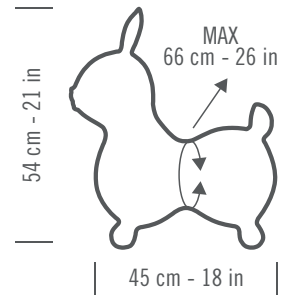

80.09 Raffy

colour: pink ●
packaging: printed box
carton: 6 pcs
EAN: 8001698080093

Kody

AGE - YEARS
3+