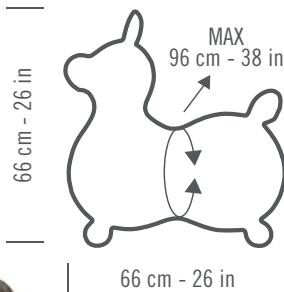

80.05 Rody Max

colour: orange
packaging: printed box
carton: 2 pcs
EAN: 8001698080055