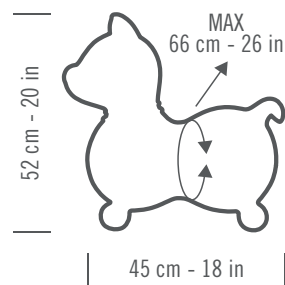

75.01 Kody

colour: purple ●
packaging: printed box
carton: 6 pcs
EAN: 8001698075013