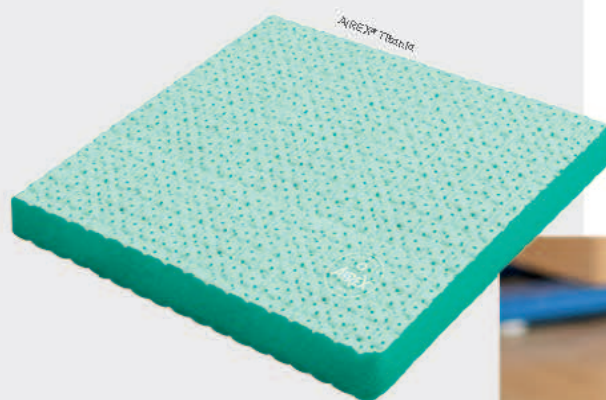

AIREX® Schools & Associations

My Space, My Team.

AIREX® Titania

The AIREX® Titania mat was especially designed for school and club sports. It has the ultimate damping properties due to its thickness of 3.2 cm. The AIREX® Titania mat has special coating for sustainable mat foam protection, resistant to frequent use in sneakers. This mat is extremely robust and durable. Due to its right-angled cut, the AIREX® Titania can be laid seamlessly onto large surfaces.

Size: approx. 200 x 125 x 3.2 cm
Weight: 11 kg