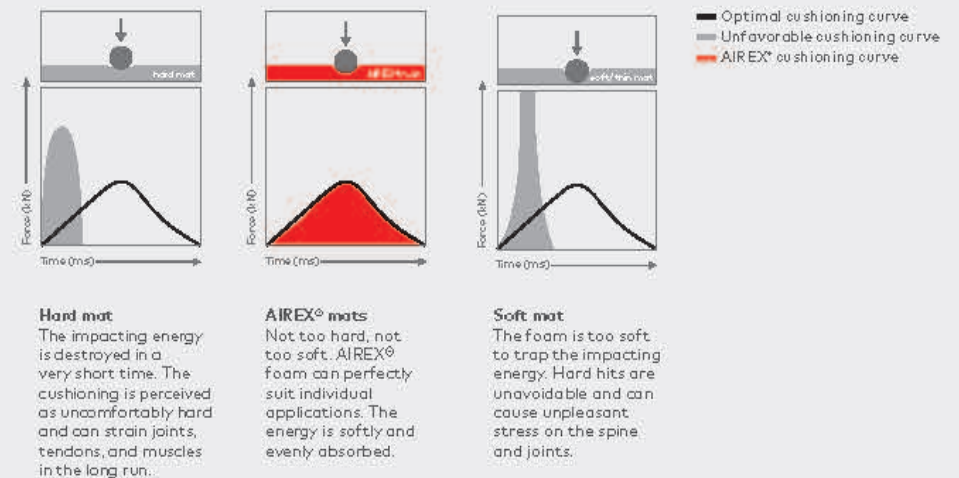

As a specialist in application-specific foams, AIREX® sets high quality standards worldwide. Our products are constantly developed and enhanced. Quality assurance has a very high priority in our production and development.

The AIREX® mats' innovative, closed-cell foam was developed over many years. The extremely durable material is supportive and warm, soft and cushioning. Joints are stabilised, tendons strengthened allowing muscles to be trained both extremely gently and efficiently.

The AIREX® mats provide optimal cushioning and support perfect training practices.